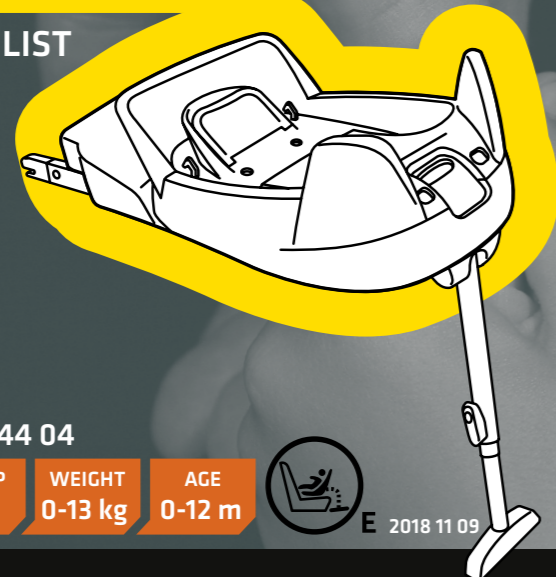

CAR LIST

ECE R44 04

GROUP 0+ WEIGHT 0-13 kg AGE 0-12 m

E 2018 11 09

HTS BeSafe as

N-3535 Krøderen, Norway - www.besafe.com

Recommendation list for cars and installation of iZi Go Isofix

The iZi Go Isofix is a semi-universal Isofix child restraint system. It is approved to regulation 44.04 series of amendments for general use in vehicles fitted with Isofix anchorage systems. It will fit vehicles with positions approved as Isofix positions (as detailed in the vehicle handbook), depending on category of the child and of the fixture. The mass group and the Isofix size class for which this device is intended is : E. The iZi Go Isofix is suitable for fixing into the seat positions of the cars listed below, providing approved Isofix points are fitted and available. Seat positions in other cars may also be suitable to accept this child restraint, however we have not yet tested that combination of car and iZi Go Isofix. If in doubt, consult either BeSafe or the retailer. For updated carlist see: www.besafe.com

When the support leg is positioned on a storage compartment in front of the car seat, this compartment has to be completely filled up with Expanded Poly Styreen foam (EPS), so that the cover can hold the forces of the support leg. Consult the car dealer, if they offer a special solution or if the storage compartment is strong enough. When the floor under the floor support is insufficient to hold the forces you can not use the iZi Go Isofix in this position of the car. Carseat positions marked with * can have a storage compartment in front of the seat. Isofix anchorages in the passenger seat (position 1) are normally offered as option, so depending on the model this position can be available or not.

BeSafe recommends to install the iZi Go Isofix in all vehicle seat positions which are intended to be used and check installation, available space in the vehicle and position of the child, to verify if the iZi Go Isofix is acceptable for your situation.